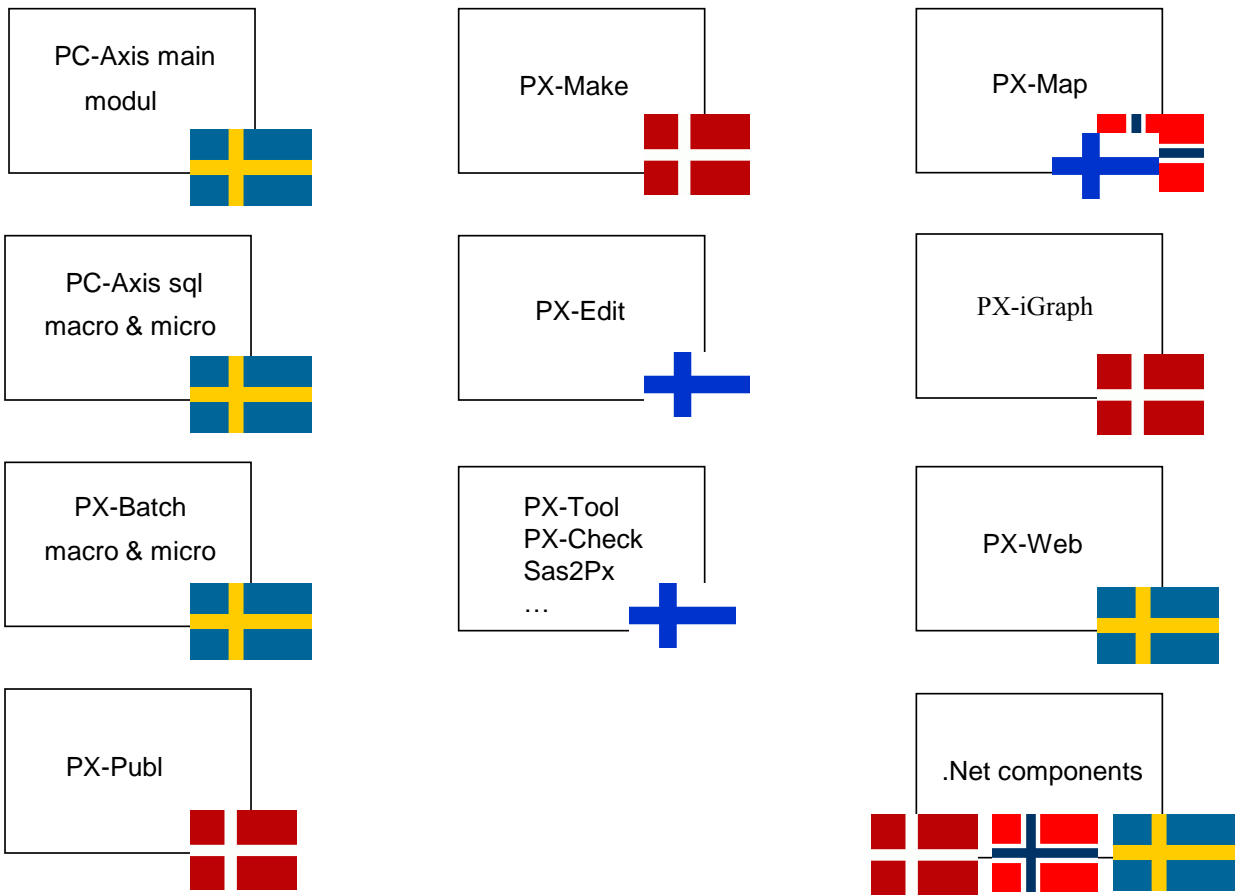

PC-Axis software family overview...

PC-AXIS
file format